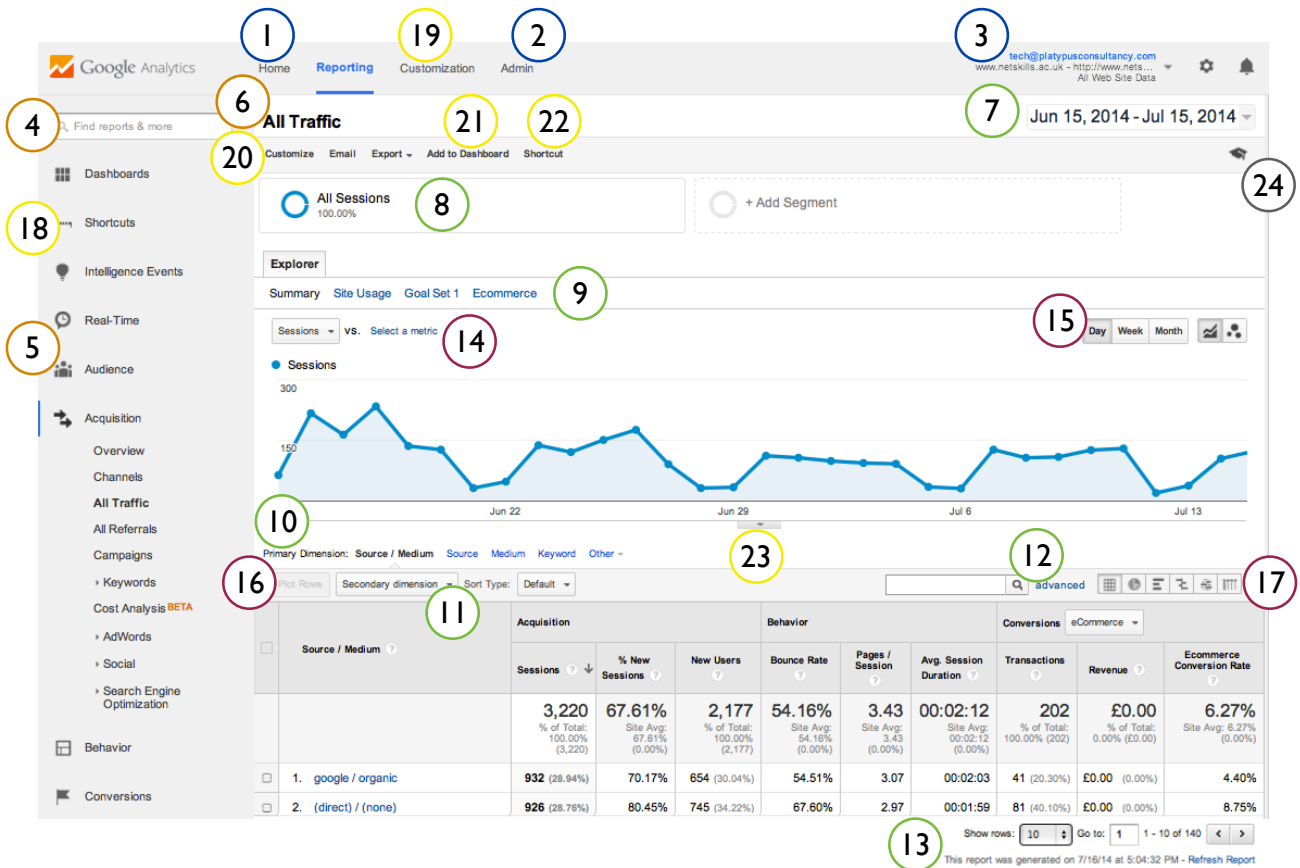

Guide to Google Analytics interface

Legend

Account Controls

- 1 Property list
- 2 Administrative settings
- 3 Account/view selector

Report Navigation

- 4 Report finder
- 5 Main reports: Real-Time, Audience, Acquisition, Behavior, Conversions
- 6 Report title

Data Inclusion Controls

- 7 Date selector
- 8 Advanced segments
- 9 Metric group selector
- 10 Primary dimension selector
- 11 Secondary dimension selector
- 12 Table filter
- 13 Table controls

Graph & Visualisation Controls

- 14 Metric view selector
- 15 Graph increment selector
- 16 Plot Rows
- 17 Data view selector

Sharing, Customising, Alerting

- 18 Dashboards, Realtime, Intelligence Events
- 19 Customization
- 20 Customize, Email, Export
- 21 Add to Dashboard
- 22 Shortcuts
- 23 Annotations